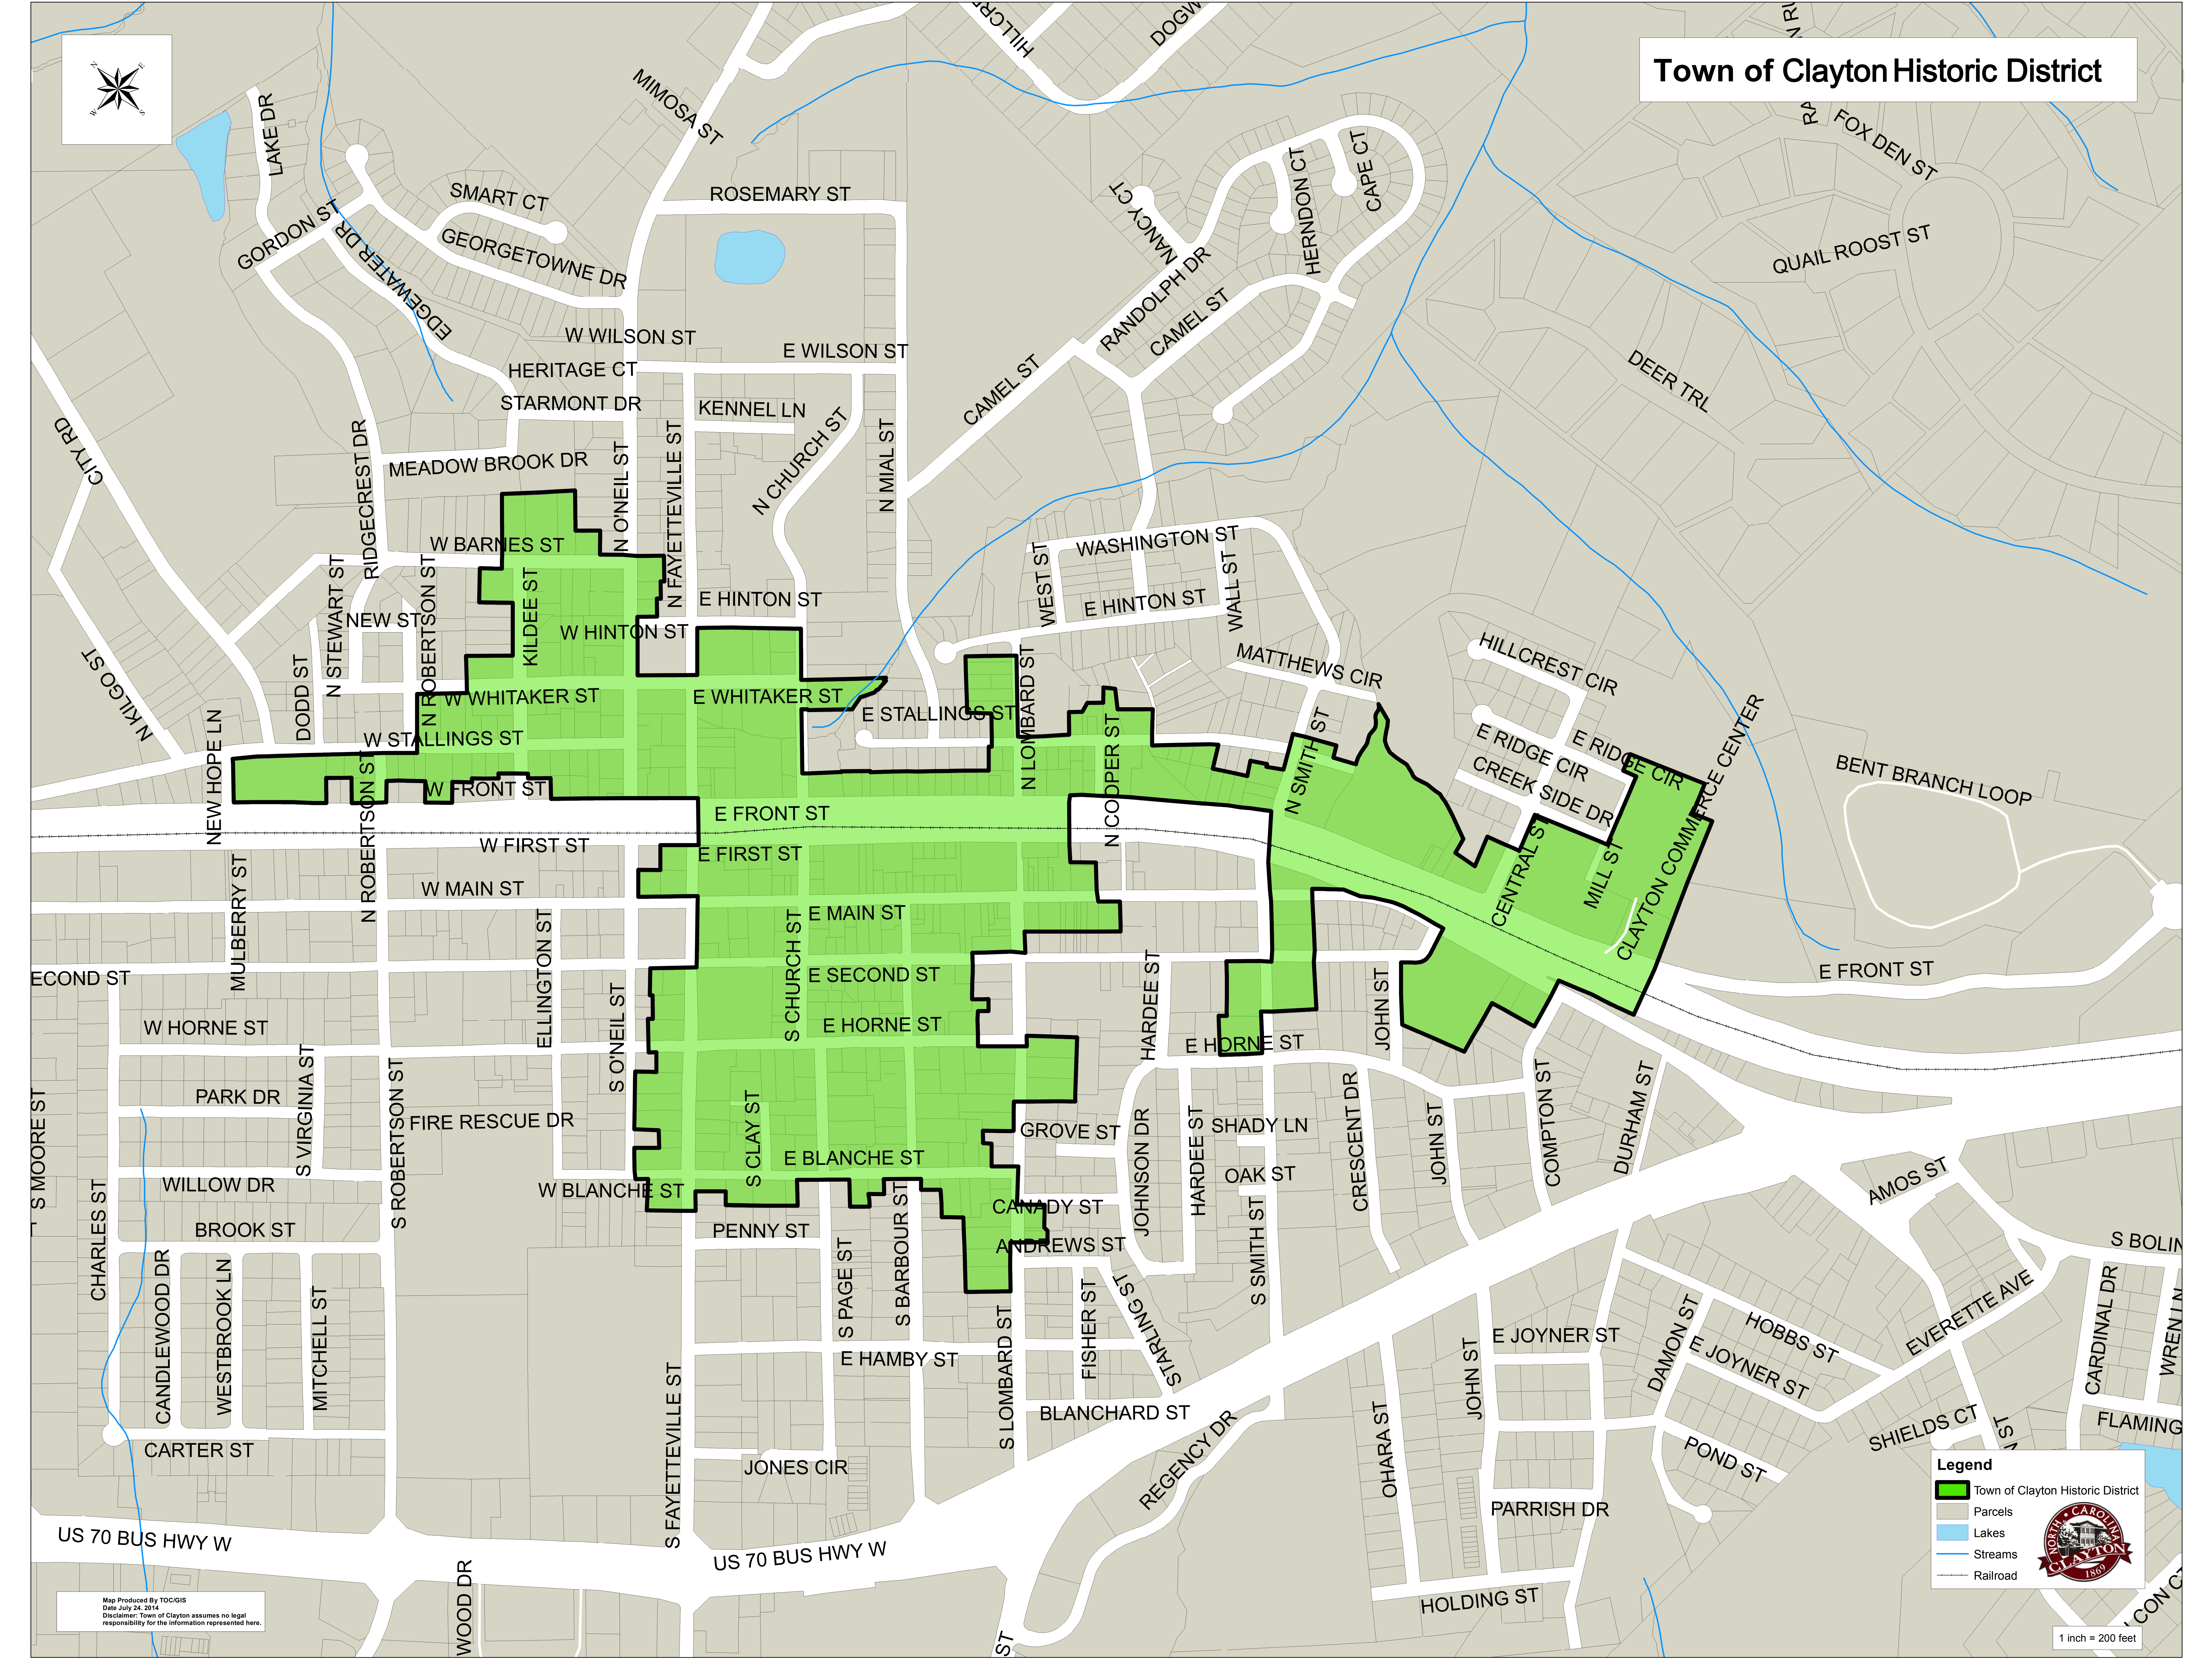

Town of Clayton Historic District

Legend

- Town of Clayton Historic District
- Parcels
- Lakes
- Streams
- Railroad

1 inch = 200 feet